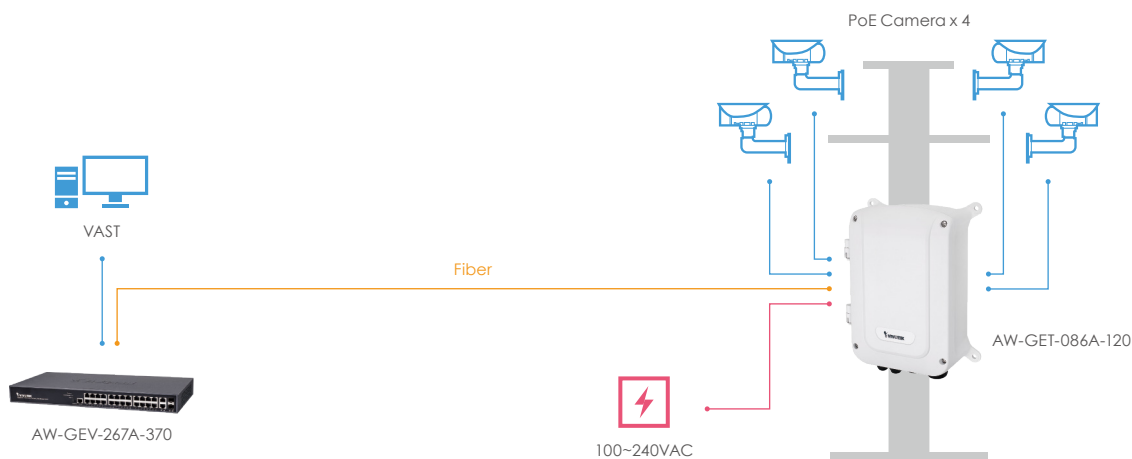

Outdoor PoE Switch for IP Cam - Ordering Guide

PoE Solution Supports up to 30W

Outdoor Applicable IP Cameras

Type	Bullet	Fixed Dome	360° Fisheye
			
Model Name	IB8360/67A/69A IB836BA Series IB8377-H/79-H IB8382 Series IB9371/81 Series	CD8371 series FD8366-V/67A-V/69A-V FD836BA Series FD8382 Series FD9371/81 Series	FE8391-V FE9381-EHV FE9382-EHV FE9391-EV
Type	180° Panoramic	Mobile Dome	Multi-Sensor Adjustable Dome
			
Model Name	CC8370-HV CC8371-HV	MD8531H MD8563 Series MD8565-N	MA8391-ETV MA9321-EHTV

Outdoor PoE Switch Options Supports Up to 30W Per Port

Unmanaged PoE Switch

- Easy to install
- IP67 and IK10 supported
- AC and PoE Surge Protection

Model	PoE Port	Combo Port	SFP Port	RJ45 Port	Max. PoE Output	Power Budget
AW-FET-053C-120	4xFE	-	-	1xFE	30W	120W
AW-FGT-103C-250	8xFE	2xGE	-	-	30W	240W
AW-GET-083A-120	4xGE	-	2xGE	2xGE	30W	120W
AW-GET-123A-240	8xGE	-	4xGE	-	30W	240W

Long Range Application

VivoCam L2+ PoE Switch

- Topology/Floor/Map view for IP surveillance
- PoE on/off control and cable diagnostics
- Discover ONVIF supported devices

Model	PoE Port	SFP Port	RJ45 Port	Max. PoE Output	Power Budget
AW-GET-086A-120	4xGE	2xGE	2xGE	30W	120W
AW-GET-126A-240	8xGE	4xGE	-	30W	240W

Multi-Camera Application

Outdoor PoE Switch for IP Cam - Ordering Guide

PoE Solution Supports up to 60W

Outdoor Applicable IP Cameras

Type	Speed Dome	Multi-Sensor	Mobile Dome	Zoom Lens
				
Model Name	SD9361-EHL SD9362-EH/-EHL	MS8391-EV MS8392-EV	MD8564-EH	IZ9361-EH