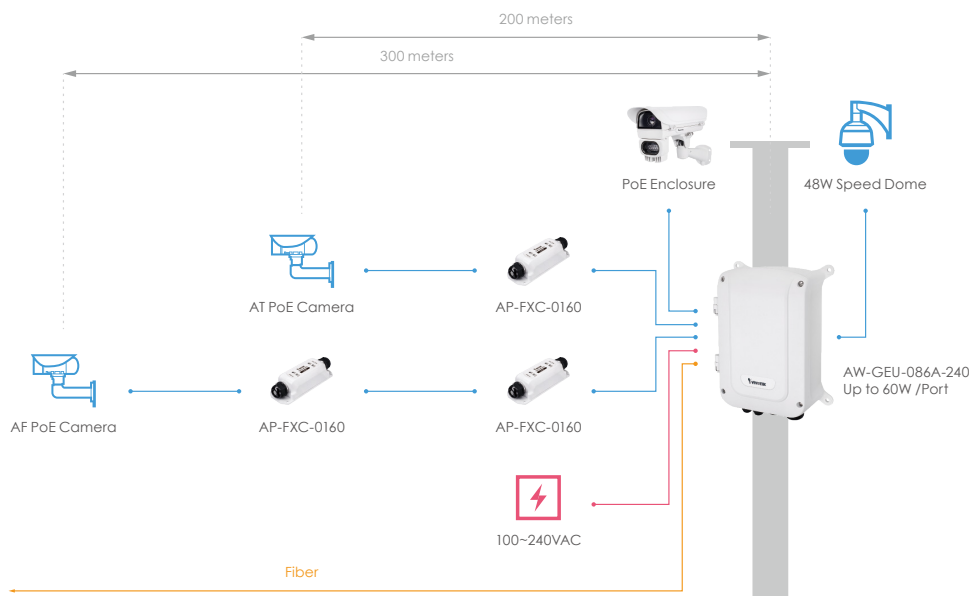

Outdoor PoE Switch for IP Cam - Ordering Guide

PoE Solution Supports up to 30W

Outdoor Applicable IP Cameras

Type	Bullet	Fixed Dome	360° Fisheye
			
Model Name	IB8360/67A/69A IB836BA Series IB8377-H/79-H IB8382 Series IB9371/81 Series	CD8371 series FD8366-V/67A-V/69A-V FD836BA Series FD8382 Series FD9371/81 Series	FE8391-V FE9381-EHV FE9382-EHV FE9391-EV
Type	180° Panoramic	Mobile Dome	Multi-Sensor Adjustable Dome
			
Model Name	CC8370-HV CC8371-HV	MD8531H MD8563 Series MD8565-N	MA8391-ETV MA9321-EHTV

Outdoor PoE Switch Options Supports Up to 30W Per Port

Unmanaged PoE Switch

- Easy to install
- IP67 and IK10 supported
- AC and PoE Surge Protection

Model	PoE Port	Combo Port	SFP Port	RJ45 Port	Max. PoE Output	Power Budget
AW-FET-053C-120	4xFE	-	-	1xFE	30W	120W
AW-FGT-103C-250	8xFE	2xGE	-	-	30W	240W
AW-GET-083A-120	4xGE	-	2xGE	2xGE	30W	120W
AW-GET-123A-240	8xGE	-	4xGE	-	30W	240W

Long Range Application

VivoCam L2+ PoE Switch

- Topology/Floor/Map view for IP surveillance
- PoE on/off control and cable diagnostics
- Discover ONVIF supported devices

Model	PoE Port	SFP Port	RJ45 Port	Max. PoE Output	Power Budget
AW-GET-086A-120	4xGE	2xGE	2xGE	30W	120W
AW-GET-126A-240	8xGE	4xGE	-	30W	240W

Multi-Camera Application

Outdoor PoE Switch for IP Cam - Ordering Guide

PoE Solution Supports up to 60W

Outdoor Applicable IP Cameras

Type	Speed Dome	Multi-Sensor	Mobile Dome	Zoom Lens
				
Model Name	SD9361-EHL SD9362-EH/-EHL	MS8391-EV MS8392-EV	MD8564-EH	IZ9361-EH