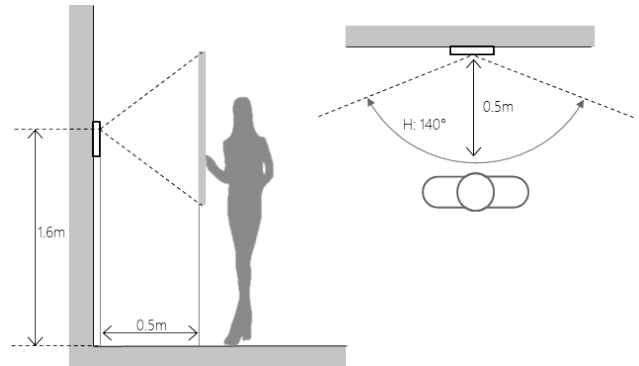

#### General

Ingress Protection	IP65, IK08
Tamper Switch	1
Installation	Surface
Material	Aluminum
Power	DC 12V, PoE(802.3af)
Power Consumption	Standby ≤1W, Work ≤7W
Working Temperature	-40°C~+60°C
Relative Humidity	10%~90%RH
Dimensions	182.0mm×30.0mm×101.0mm
Weight	0.8Kg

Dimensions

View Area

Application