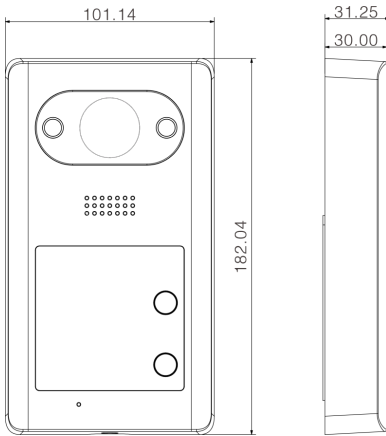

#### General

Ingress Protection	IP65, IK08
Tamper Switch	1
Installation	Surface
Material	Aluminum
Power	DC 12V, PoE(802.3af)
Power Consumption	Standby ≤1W, Work ≤7W
Working Temperature	-40°C~+60°C
Relative Humidity	10%~90%RH
Dimensions	182.0mm×30.0mm×101.0mm
Weight	0.8Kg

Dimensions

View Area

Application