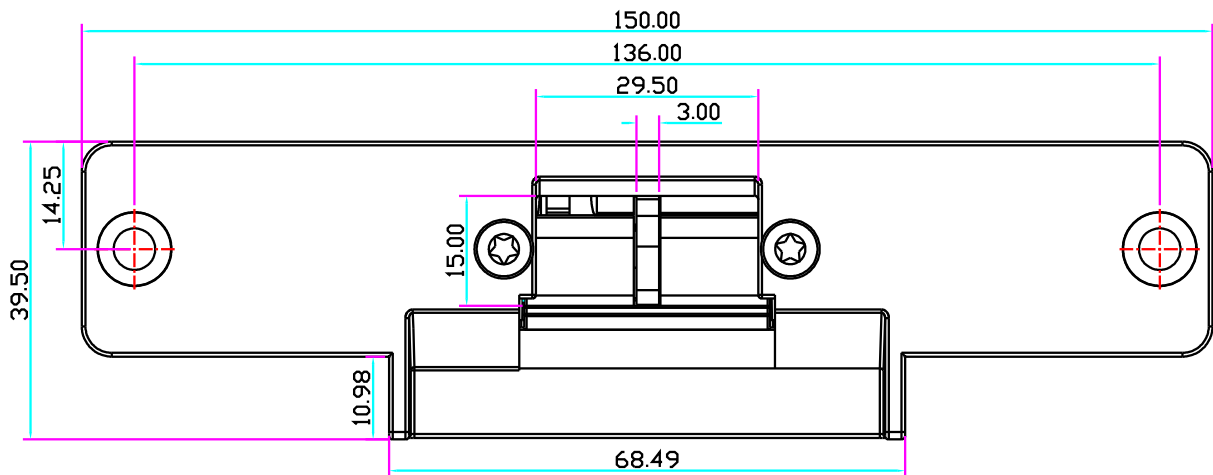

YLI ELECTRONIC

Standard-type Electric Strike with Signal

Model:YS-130NO/NC-S

Specification

Size	150Lx39.5Wx34.5H(mm)
Voltage	12VDC
Current	200mA
Feature	FailSecure(YS-130NO-S) FailSafe(YS-130NC-S)
Suitable For	Wooden Door, Metal Door
Finishing	Electroplating
Weight	0.4kg

Diagram(unit:mm)

Options of Mechanical Lock

Mechanical Lock

Knob lock