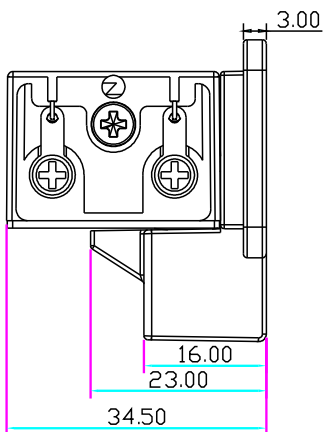

YLI ELECTRONIC

Standard-type Electric Strike with Signal

Model:YS-130NO/NC-S

Specification

Size	150Lx39.5Wx34.5H(mm)
Voltage	12VDC
Current	200mA
Feature	FailSecure(YS-130NO-S) FailSafe(YS-130NC-S)
Suitable For	Wooden Door, Metal Door
Finishing	Electroplating
Weight	0.4kg

Diagram(unit:mm)

Options of Mechanical Lock

Mechanical Lock

Knob lock