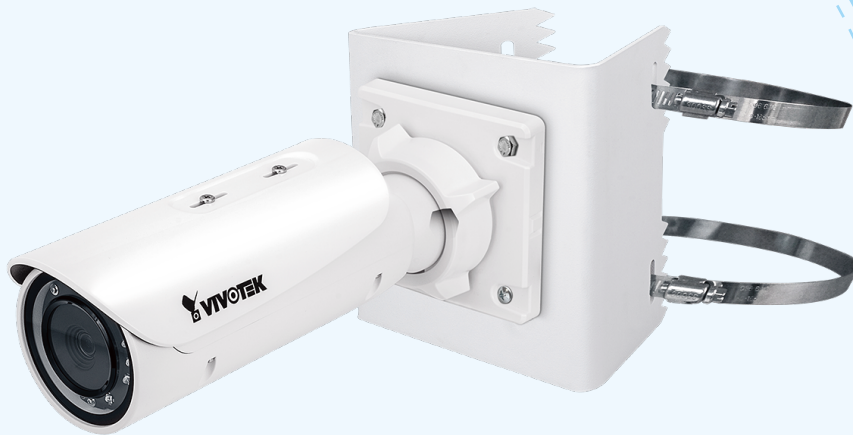

IB836BA-HF3/EHF3/HT/EHT IB8382-F3/EF3/T/ET

Bullet Network Camera

Accessories

Pole Mount

Wall Mount

IB836BA-HF3/EHF3/HT/EHT IB8382-F3/EF3/T/ET

Bullet Network Camera

Wall Mount

AM-714

Item	Number	Description
AM-714 (v01)	1	Junction Box

IB836BA-HF3/EHF3/HT/EHT IB8382-F3/EF3/T/ET

Bullet Network Camera

Pole Mount

AM-312

Item	Number	Description
AM-312	1	Pole Mount Adapter